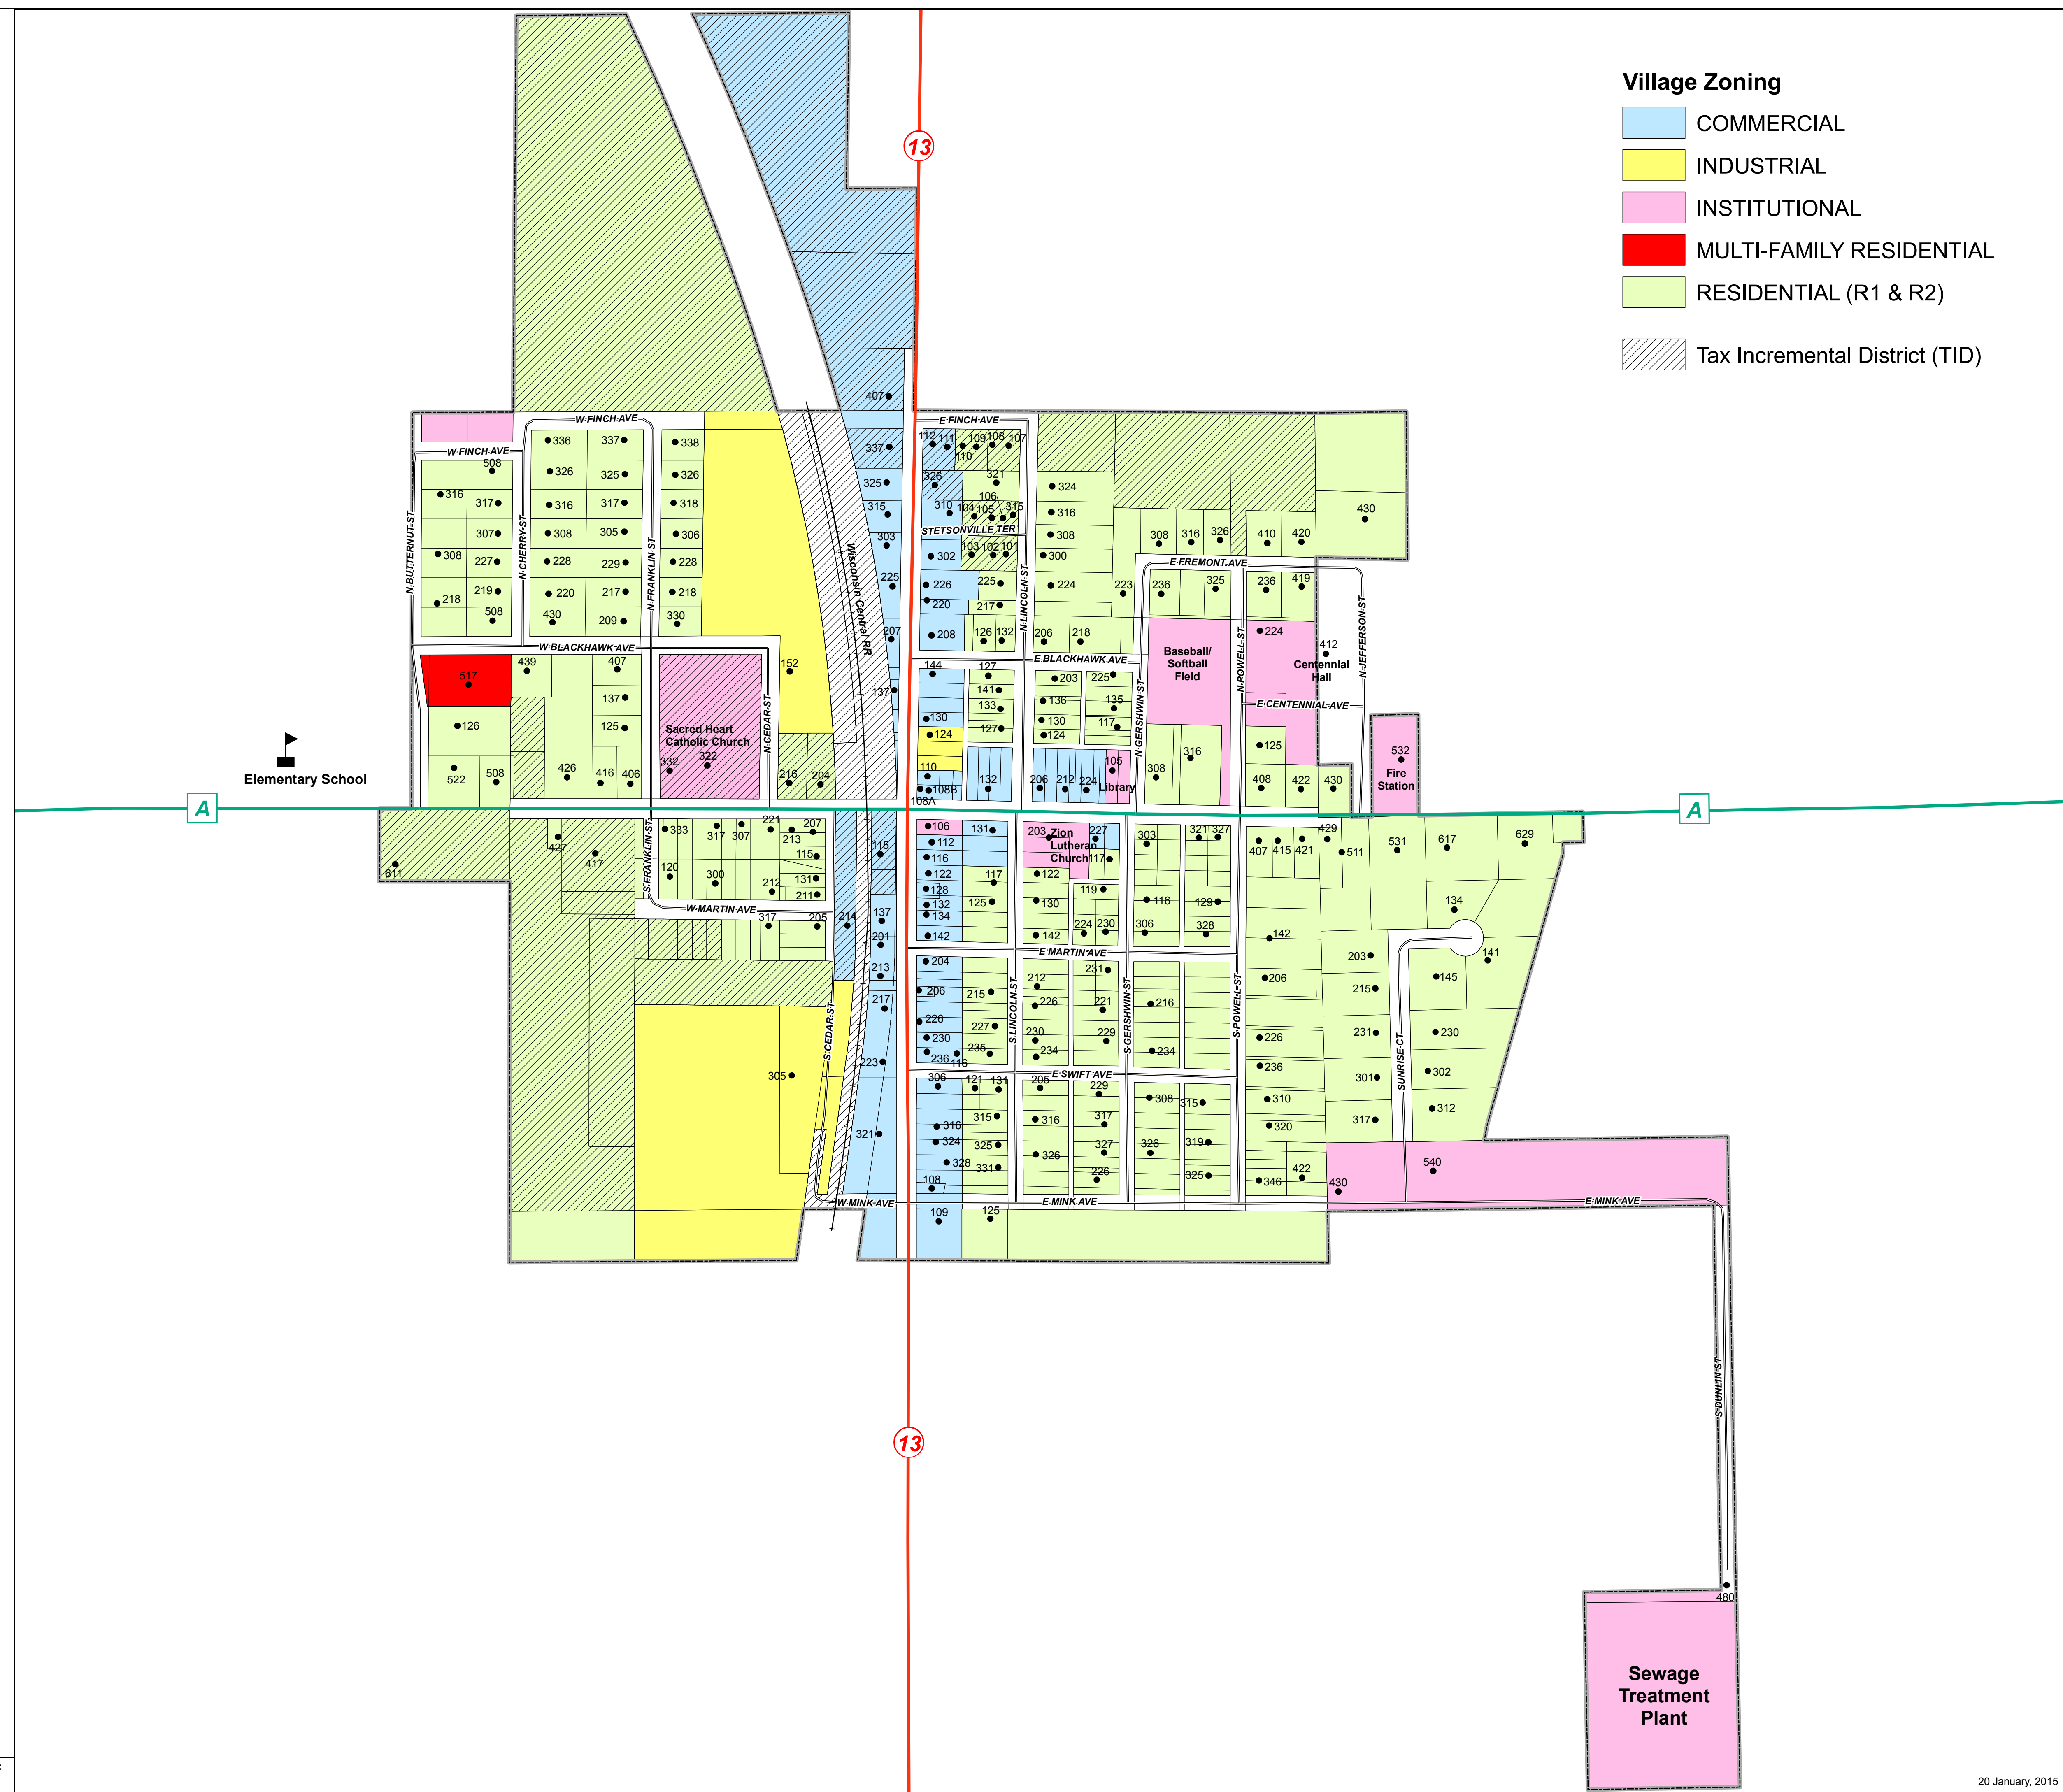

Village of Stetsonville

Village Zoning

- COMMERCIAL
- INDUSTRIAL
- INSTITUTIONAL
- MULTI-FAMILY RESIDENTIAL
- RESIDENTIAL (R1 & R2)
- Tax Incremental District (TID)

Legend

Roads

- STATE
- COUNTY
- VILLAGE
- ADDRESS POINTS
- VILLAGE LIMITS
- PARCEL LINES

All information contained herein is advisory only. Map accuracy is limited to the quality of the data obtained from other public records. This map is not a substitute for an accurate field survey.